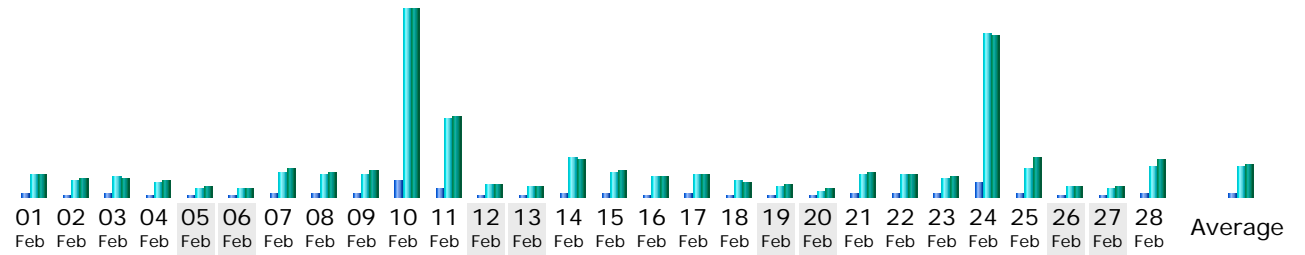

Sep 2011	0	0	0
Oct 2011	0	0	0
Nov 2011	0	0	0
Dec 2011	0	0	0
Total	54468	513232	16.26 GB

Days of month

Day	Pages	Hits	Bandwidth
01 Feb 2011	901	8384	259.59 MB
02 Feb 2011	744	6306	216.23 MB
03 Feb 2011	889	7840	229.50 MB
04 Feb 2011	664	5425	194.93 MB
05 Feb 2011	348	2741	103.11 MB
06 Feb 2011	436	2722	90.53 MB
07 Feb 2011	1031	9150	336.90 MB
08 Feb 2011	933	8677	289.75 MB
09 Feb 2011	1056	8367	316.68 MB
10 Feb 2011	5733	72420	2.26 GB
11 Feb 2011	2924	30166	990.32 MB
12 Feb 2011	416	4255	141.53 MB
13 Feb 2011	314	3227	105.63 MB
14 Feb 2011	1177	14875	448.10 MB
15 Feb 2011	841	9214	314.49 MB
16 Feb 2011	739	7875	254.09 MB
17 Feb 2011	953	8825	279.04 MB
18 Feb 2011	605	5825	172.22 MB
19 Feb 2011	434	3661	130.48 MB
20 Feb 2011	300	2266	92.70 MB
21 Feb 2011	865	8586	285.19 MB
22 Feb 2011	937	8076	260.37 MB
23 Feb 2011	835	7230	254.78 MB
24 Feb 2011	5092	62797	1.95 GB