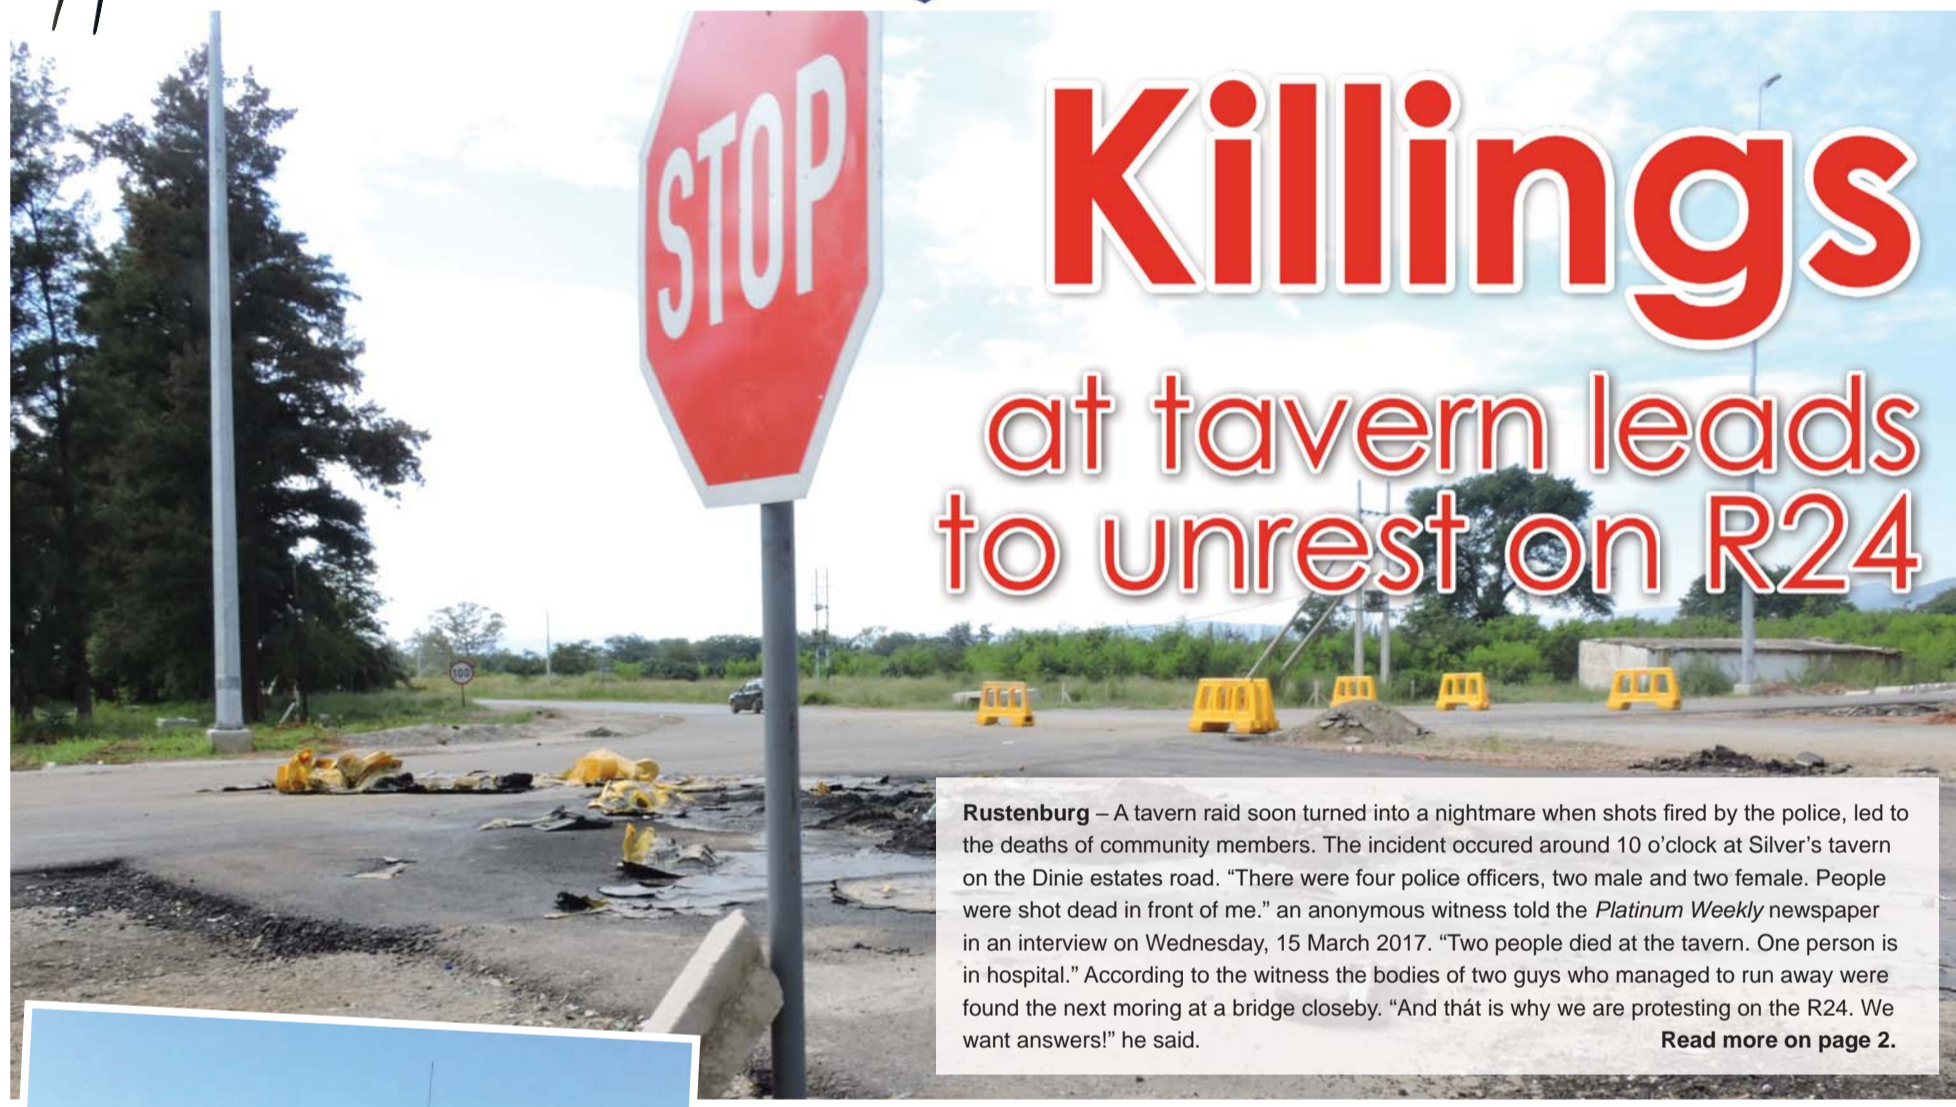

Weekblad/Weekly

Verified Print Quantity 25 000 newspapers per week

www.platinumweekly.co.za | Find us on @ Platinum Weekly Newspaper

17 MARCH 2017

Killings

at tavern leads to unrest on R24

Rustenburg – A tavern raid soon turned into a nightmare when shots fired by the police, led to the deaths of community members. The incident occurred around 10 o'clock at Silver's tavern on the Dinie estates road. "There were four police officers, two male and two female. People were shot dead in front of me," an anonymous witness told the *Platinum Weekly* newspaper in an interview on Wednesday, 15 March 2017. "Two people died at the tavern. One person is in hospital." According to the witness the bodies of two guys who managed to run away were found the next morning at a bridge closeby. "And that is why we are protesting on the R24. We want answers!" he said.

Read more on page 2.

One of the many vehicles stoned. This photo was taken in Kroondal.

Waterfall Mall

BREAK IN

An armed robbery incident occurred in the early hours of Thursday morning, 16 March 2017, at the Waterfall Mall at approximately 02h00-03h00. When two vehicles approached the mall, the security guards reacted immediately and called it in. The armed robbers, driving an X5 BMW and a light delivery vehicle, gained access to the mall via Placecol's shopfront, and thereafter broke into Incredible Connection and the Scoin Shop.