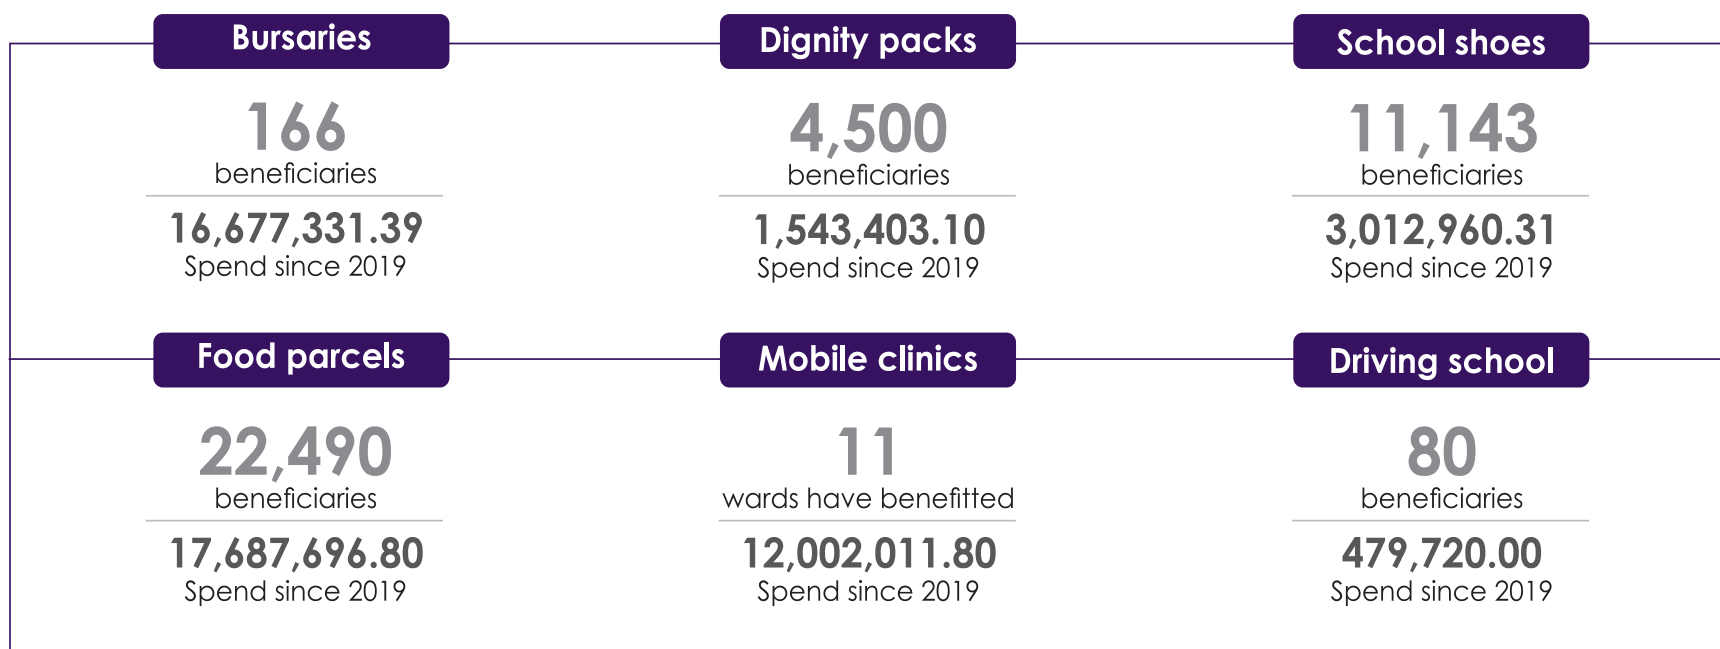

Lonplats Marikana Community Development Trust uplifts communities

The Lonplats Marikana Community Development Trust was established in 2014 as part of a community ownership and empowerment structure to the deep socio-economic needs of the communities surrounding the

Marikana operations. Funded by dividends received from its 0.9% shareholding in the Marikana operations, it supports projects tackling hunger, elevating education, unlocking youth potential, and strengthening

social cohesion.

Since 2019 the trust has spent over R53 million in support of the community. It provided bursaries to 166 individuals, dignity packs to 4,500, food parcels benefiting

over 22,490 and supported a driving school programme which trained 80 community members. It also funded the purchasing of six mobile clinics which operate across all eleven regional wards.